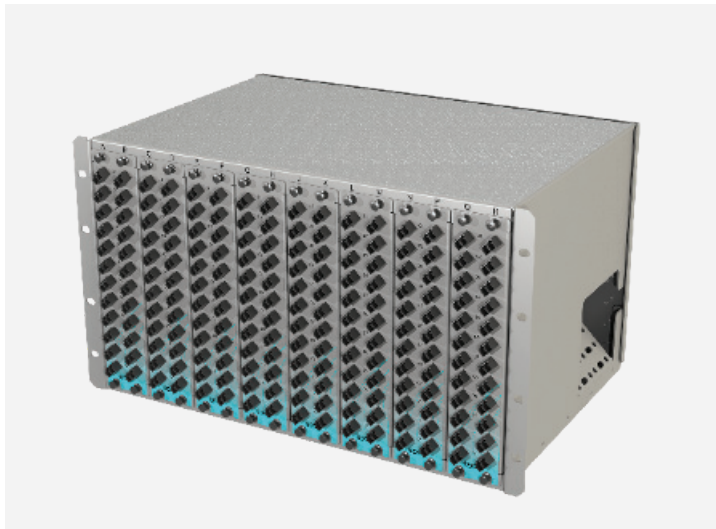

# UNIVERSAL 6U 8 SLOT MODULAR PATCH PANEL ENCLOSURE

## General Specifications

Product Series	Universal Series					
Product Type	Modular Patch Panel Enclosure					
Rack Units	6U					
Colors	ECO/Silver	Black	(Other colors available upon request)			
Dimensions	<b>Height</b>	10.47"	<b>Width</b>	19.00"	<b>Depth</b>	7.25"
Features	Houses up to 8 cassettes or coupler strips			Angled cable brackets support fiber trunk		
	Trunk entry on right and left side of enclosure			Mounts in 19-inch rack		
	A hinged door on the rear allows easy access to the back of the couplers					

## Application

The 6U Modular Panel Enclosure is designed to connect up to 288 channels. The 6U allows customers to add connectivity capacity in 18, 24 or 36 channel increments.

**TO ORDER, CONTACT YOUR SALES REP, OR CALL US DIRECTLY:**