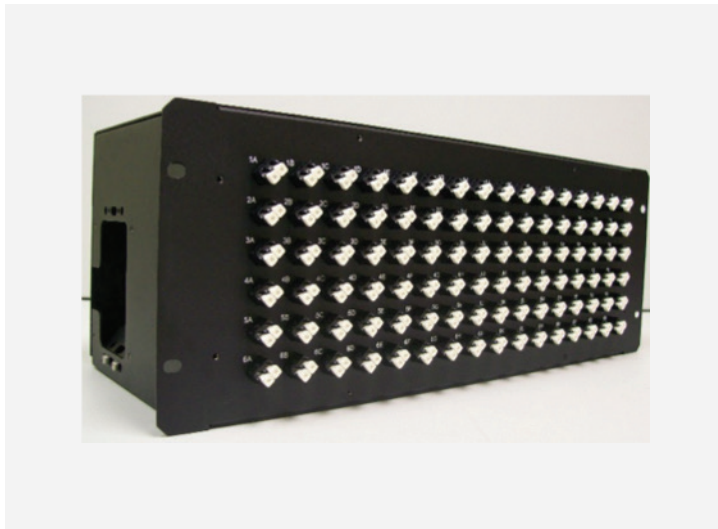

UNIVERSAL 4U PATCH PANEL ENCLOSURE

General Specifications

Product Series	Universal Series					
Product Type	Patch Panel Enclosure					
Channel Count	Available in 72 and 96 Channel LC					
Enclosure Front	72 and 96 Channel LC					
Enclosure Rear	Hinged Door					
Dimensions	Height	6.97"	Width	19.00"	Depth	7.25"
Colors	ECO/Silver	Black	(Other colors available upon request)			

Application

The 4U rack mountable Patch Panel Enclosures are fully loaded with couplers. A hinged door on the rear allows easy access to the back of the couplers. Angled cable brackets support fiber trunk entry from the sides of the enclosure.