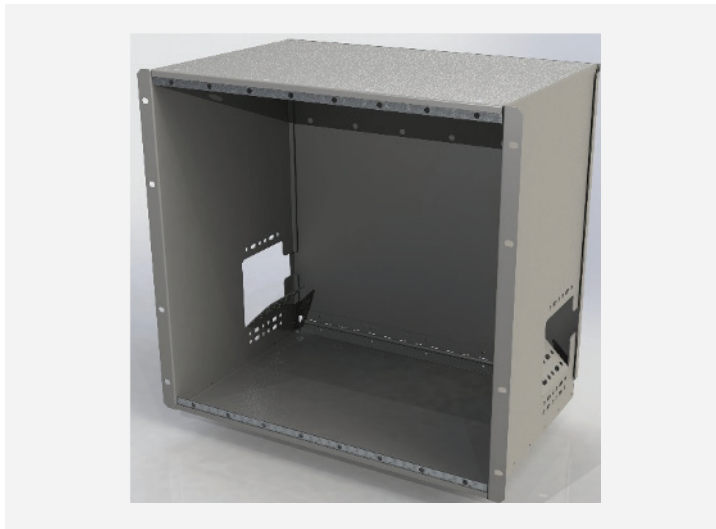

# UNIVERSAL 10U MODULAR ENCLOSURE

## General Specifications

Product Series	Universal Series					
Product Type	Modular Enclosure					
Rack Units	10					
Enclosure Front	8 or 11 Slot Modular					
Enclosure Rear	Hinged Door					
Dimensions	Height	11.50"	Width	17.47"	Depth	19.00"
Colors	ECO/Silver	Black	(Other colors available upon request)			

## Application

The DCS 10U modular enclosures were designed with three key concepts in mind. The manageability, flexibility, and density built into this solution both simplifies port identification within the Central Area Patching Facility (CAP) and mimics the scalability of today’s director class switches. Adding modular adapter panels or cassettes as you expand your network allows for port to port mirroring from the director class switch to the CAP. Moves, adds, and changes become simple and stress free since each port on the patch panel matches exactly to the switch ports, from the slot location to the port number.