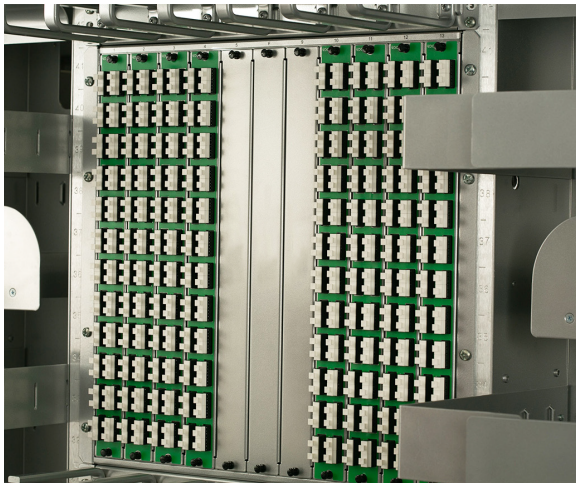

10U 11 SLOT MODULAR PATCH PANEL ENCLOSURE

General Specifications						
Product Series	Universal Series					
Product Type	Modular Enclosure					
Rack Units	10U					
Colors	ECO/Silver	Black				
Dimensions	Height	17.47"	Width	19.00"	Depth	11.50"
Features	Removable rear door	Houses up to (11) Adapter Panels or Cassettes				
	Side cable entry from top or bottom	24 port LC Adapter Panel				
	Slot labelling 1-11	32 port LC Adapter Panel				
	Up to 528 channel capacity (1056 fiber)	48 port LC Adapter Panel				
	Other product specific Adapter Panels available in a variety of solid or gradient colors					
Application						

The 10U 11 Slot Patch Panel Enclosures were designed to utilize more port availability while representing switch, storage and server equipment at the Central Patching Location (CPL). The manageability, flexibility and density simplifies port identification within the CPL. Adding modular adapter panels or cassettes expands your network and allows for port to port mirroring from the equipment to the CPL. Moves, adds and changes are simplified with each port on the patch panel matching exactly to the equipment ports they represent.