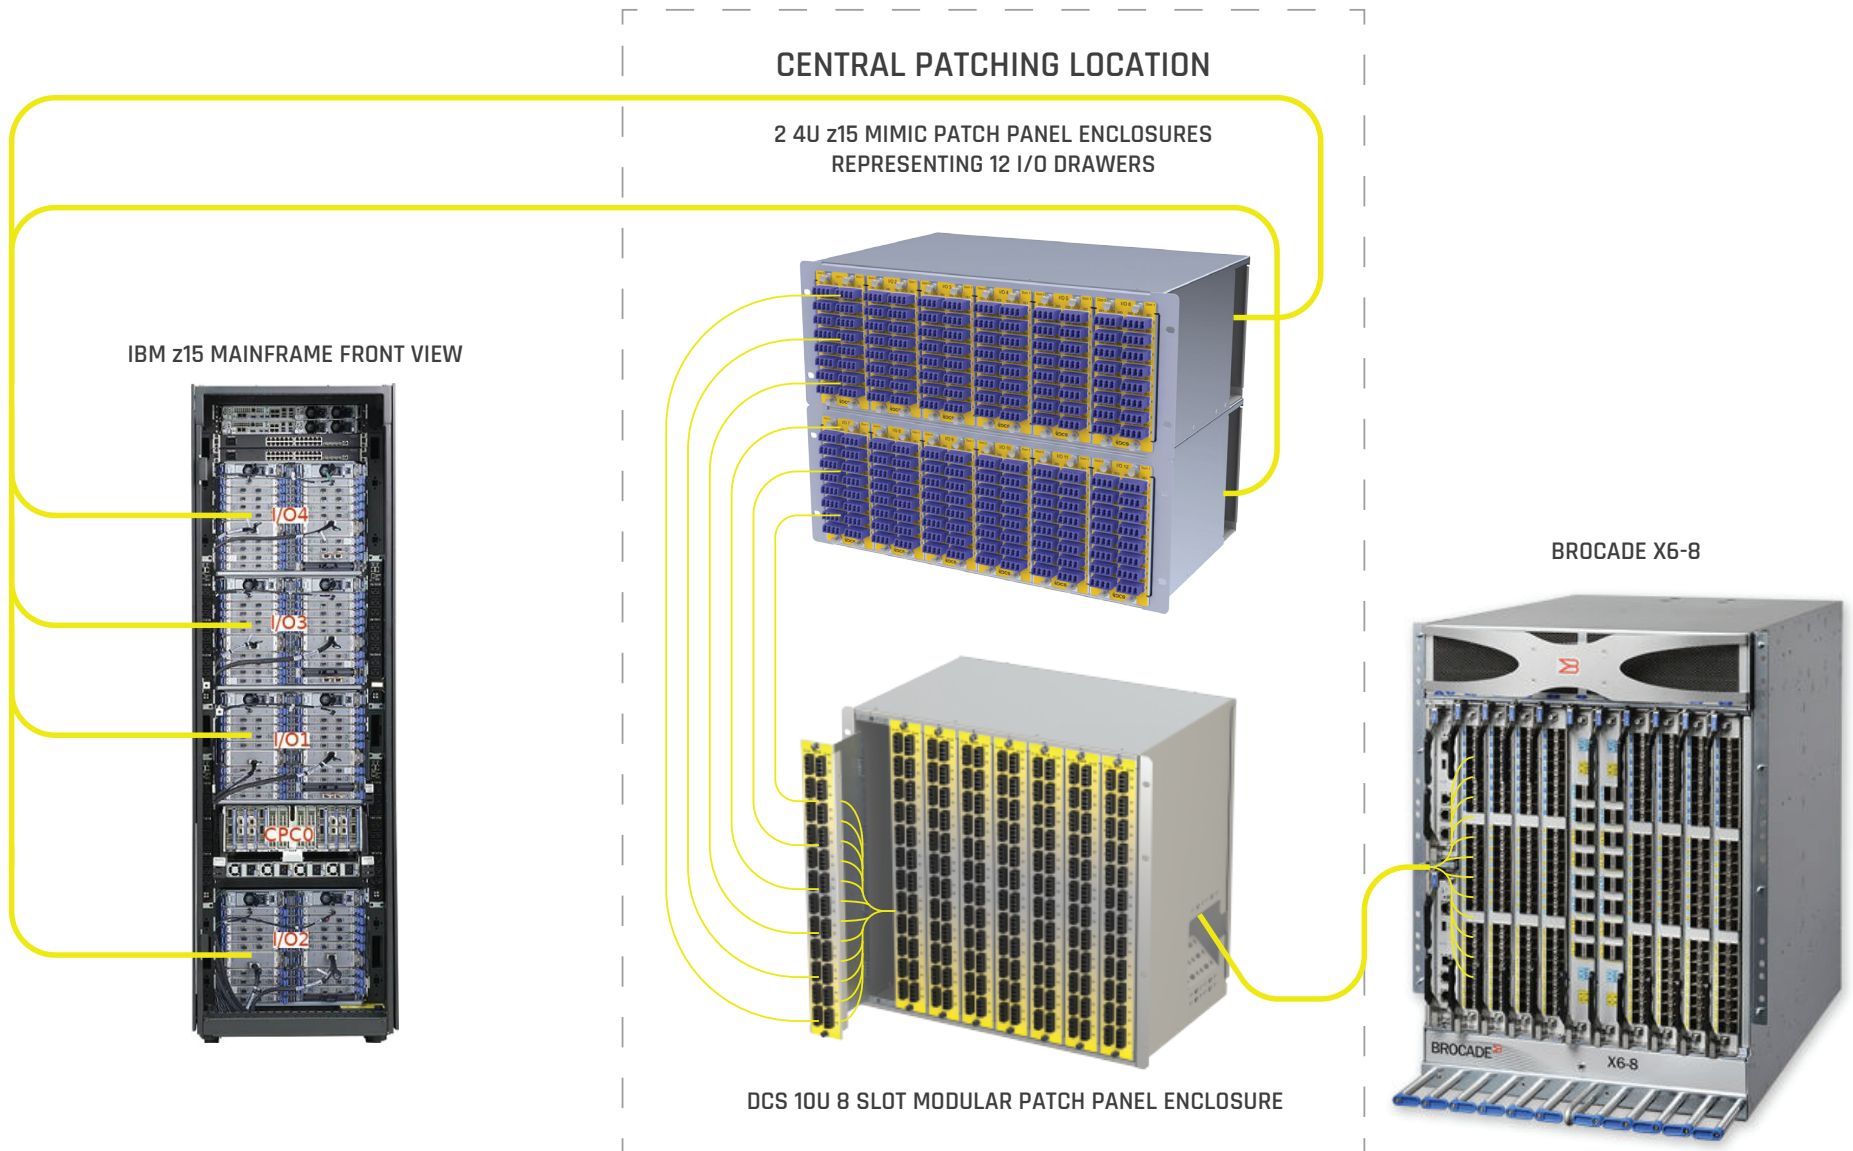

IBM® z15 PCIe I/O DRAWER FIBER MANAGEMENT SOLUTION

FIND OUT HOW DCS' CONNECTIVITY SOLUTIONS CAN IMPROVE YOUR COMPANY'S PERFORMANCE.

972-620-4997 | 1881 Valley View Lane, Dallas, Texas 75234 | salesupport@datacentersys.com | datacentersys.com