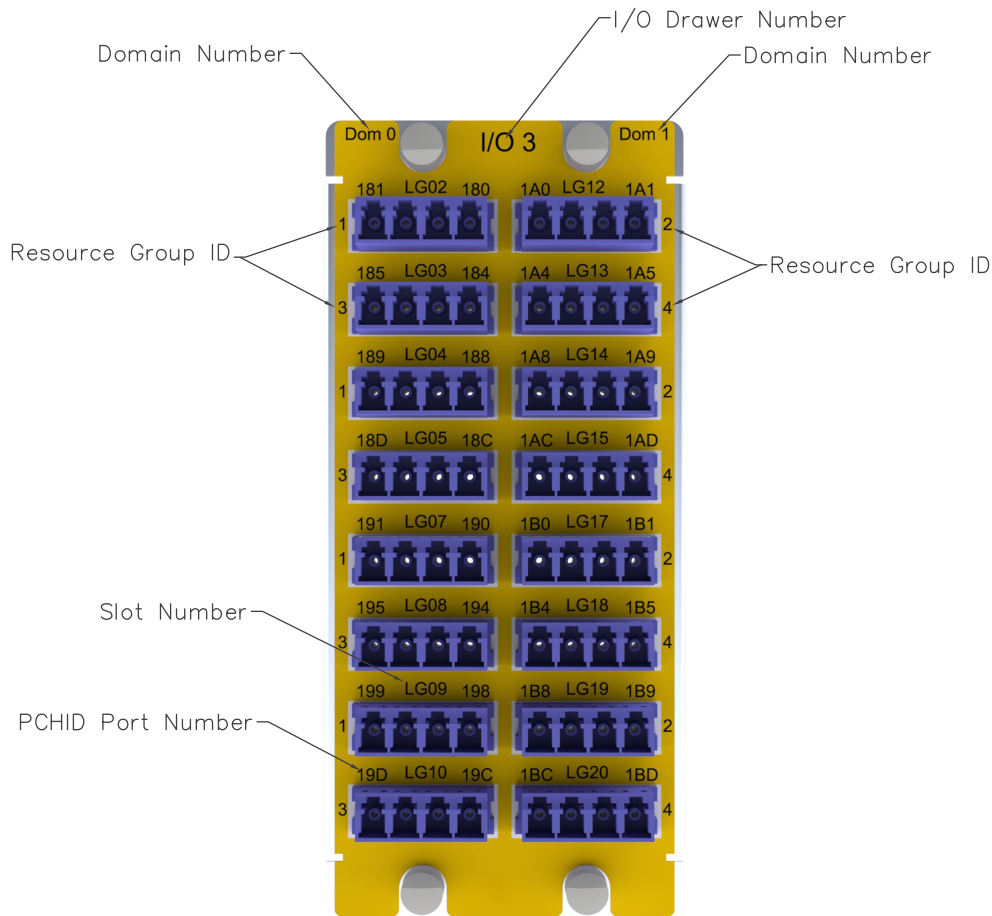

IBM® z15 ADAPTER PANEL OPTIONS

**ADAPTER PANEL WITH
PCHID PORT LABELING**

**ADAPTER PANEL WITH
PORT LABELING ONLY**

FIND OUT HOW DCS' CONNECTIVITY SOLUTIONS CAN IMPROVE YOUR COMPANY'S PERFORMANCE.

972-620-4997 | 1881 Valley View Lane, Dallas, Texas 75234 | salesupport@datacentersys.com | datacentersys.com