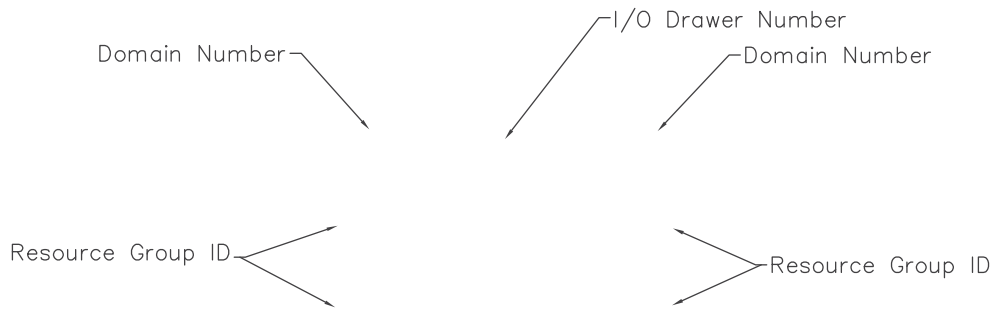

IBM® z15 ADAPTER PANEL OPTIONS

**ADAPTER PANEL WITH
PCHID PORT LABELING**

**ADAPTER PANEL WITH
PORT LABELING ONLY**

FIND OUT HOW DCS' CONNECTIVITY SOLUTIONS CAN IMPROVE YOUR COMPANY'S PERFORMANCE.
972-620-4997 | 1881 Valley View Lane, Dallas, Texas 75234 | salesupport@datacentersys.com | datacentersys.com