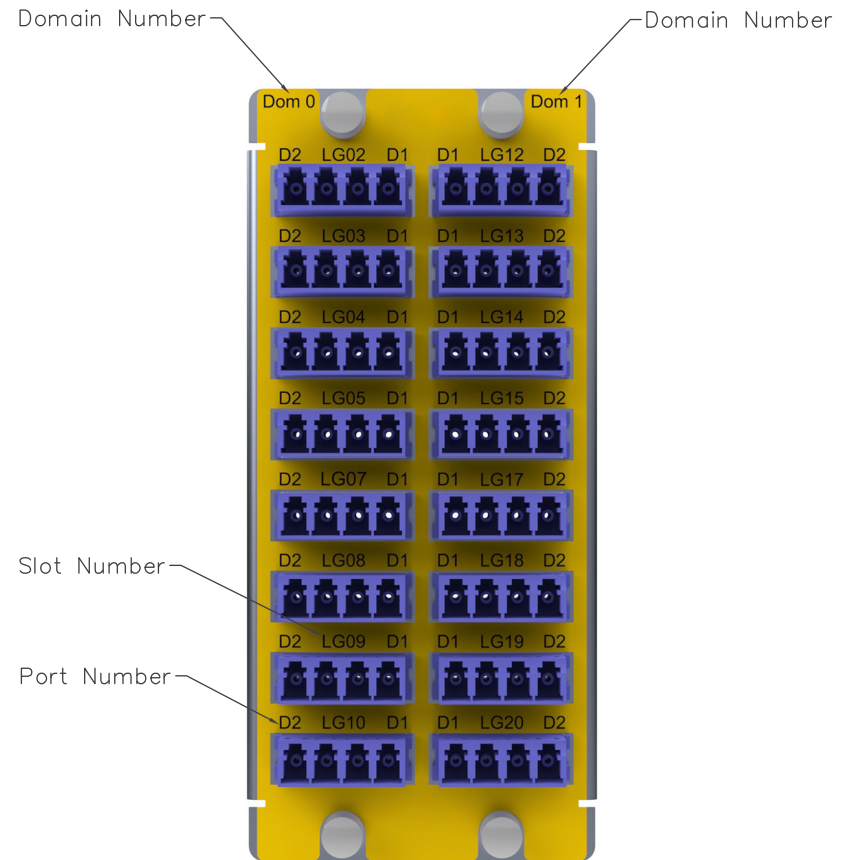

IBM® z15 ADAPTER PANEL OPTIONS

**ADAPTER PANEL WITH
PCHID PORT LABELING**

**ADAPTER PANEL WITH
PORT LABELING ONLY**

FIND OUT HOW DCS' CONNECTIVITY SOLUTIONS CAN IMPROVE YOUR COMPANY'S PERFORMANCE.

972-620-4997 | 1881 Valley View Lane, Dallas, Texas 75234 | salesupport@datacentersys.com | datacentersys.com