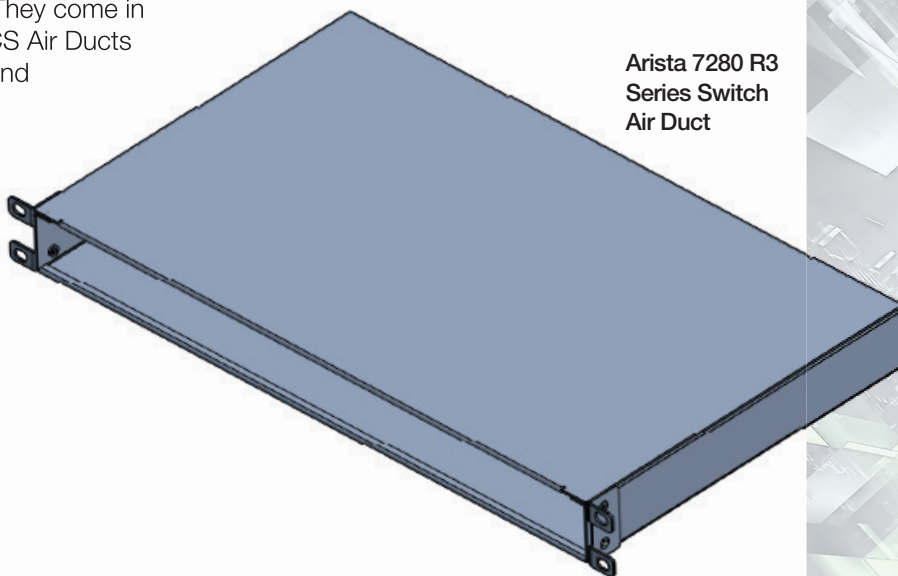

## ARISTA 7280 R3 SERIES SWITCH AIR DUCT

DCS airflow ducts are designed to help reduce energy consumption by containing hot or cold air paths to and from switches that are mounted into deep cabinets. This keeps hot exhaust air from entering the switch causing them to overheat and potentially shut down. The open front allows access to replace fan modules or power supplies without removing the duct. They come in various rack units (RU), depths, and colors. DCS Air Ducts are RoHS compliant, aluminum construction, and welded for maximum air containment.

Arista 7280 R3  
Series Switch  
Air Duct

#### Features & Benefits

- Mounts in 19-inch Rack
- RoHS Compliant
- Lightweight Aluminum Design
- Welded Construction

#### Dimensions

Configuration	Height	Width	Depth
1U	1.72"	19.00"	11.312"
2U	3.47"	19.00"	11.312"
3U	5.22"	19.00"	11.312"
4U	6.97"	19.00"	11.312"
5U	8.72"	19.00"	11.312"
6U	10.47"	19.00"	11.312"