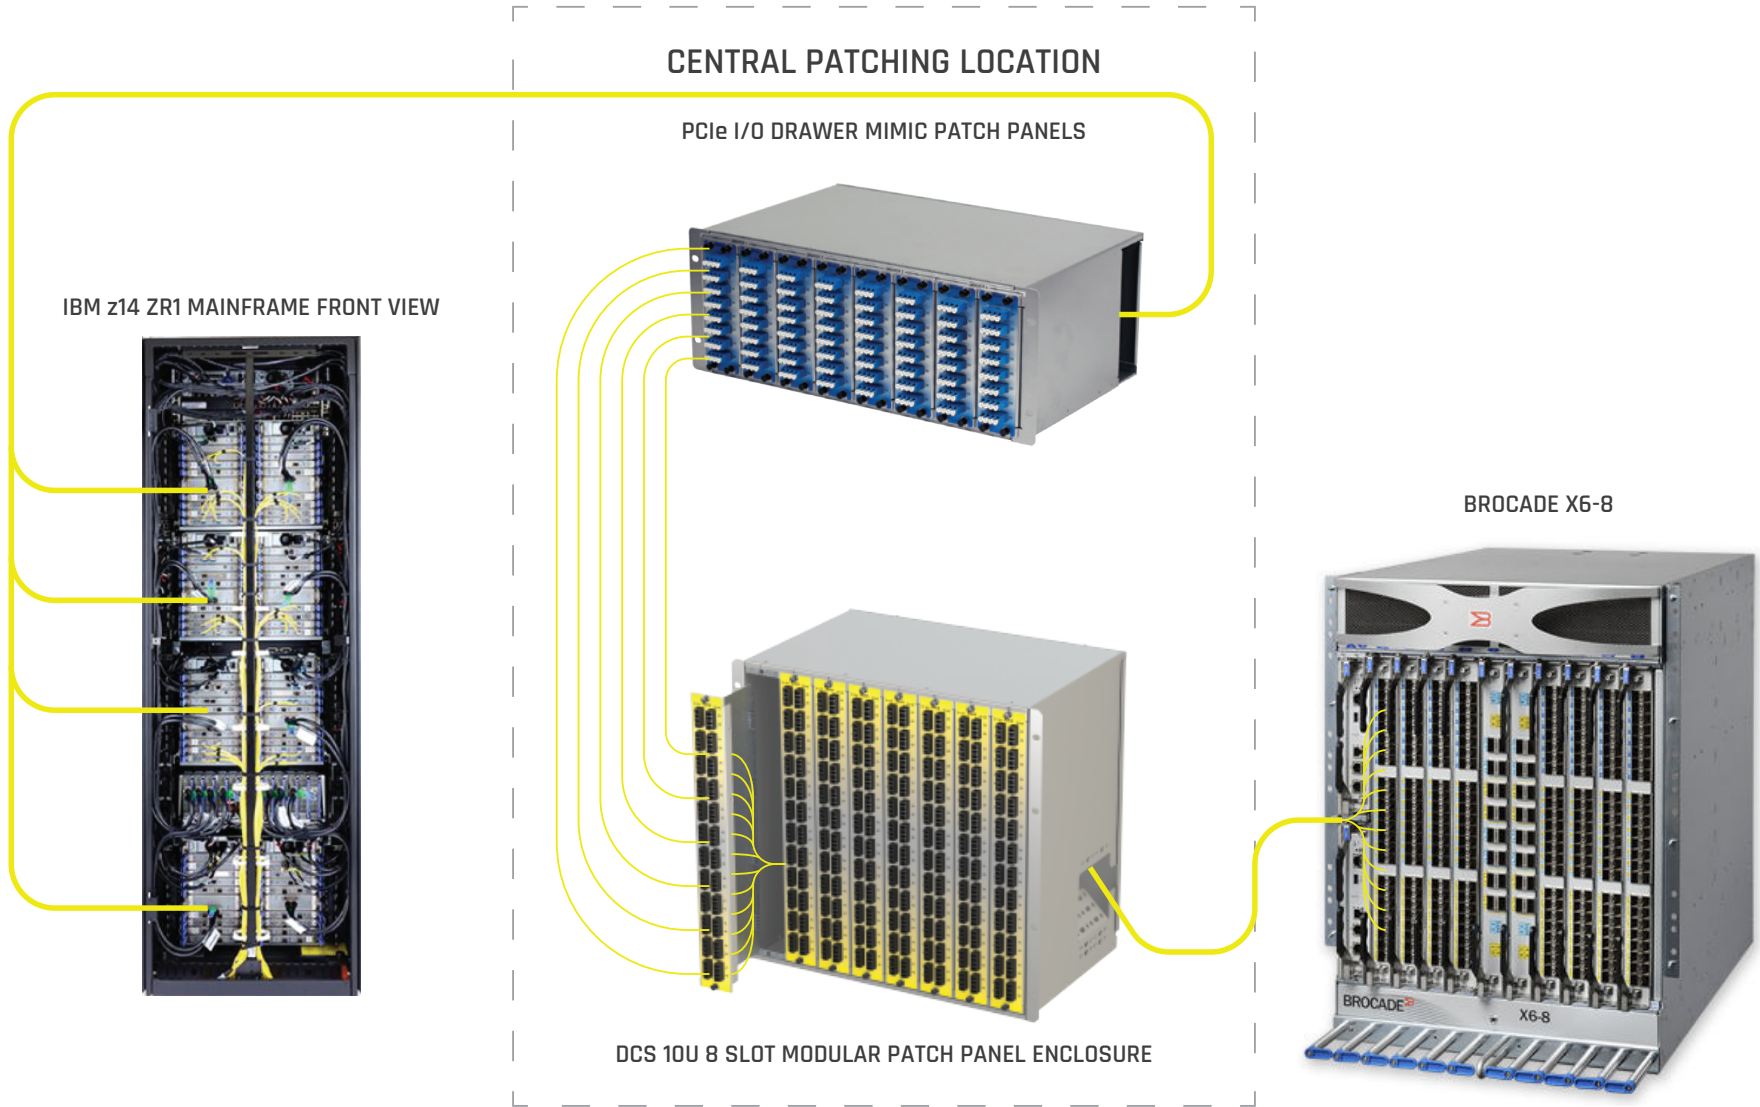

IBM® z14 ZR1 PCIe I/O DRAWER FIBER MANAGEMENT SOLUTION

FIND OUT HOW DCS' CONNECTIVITY SOLUTIONS CAN IMPROVE YOUR COMPANY'S PERFORMANCE.

972-620-4997 | 1881 Valley View Lane, Dallas, Texas 75234 | salesupport@datacentersys.com | datacentersys.com