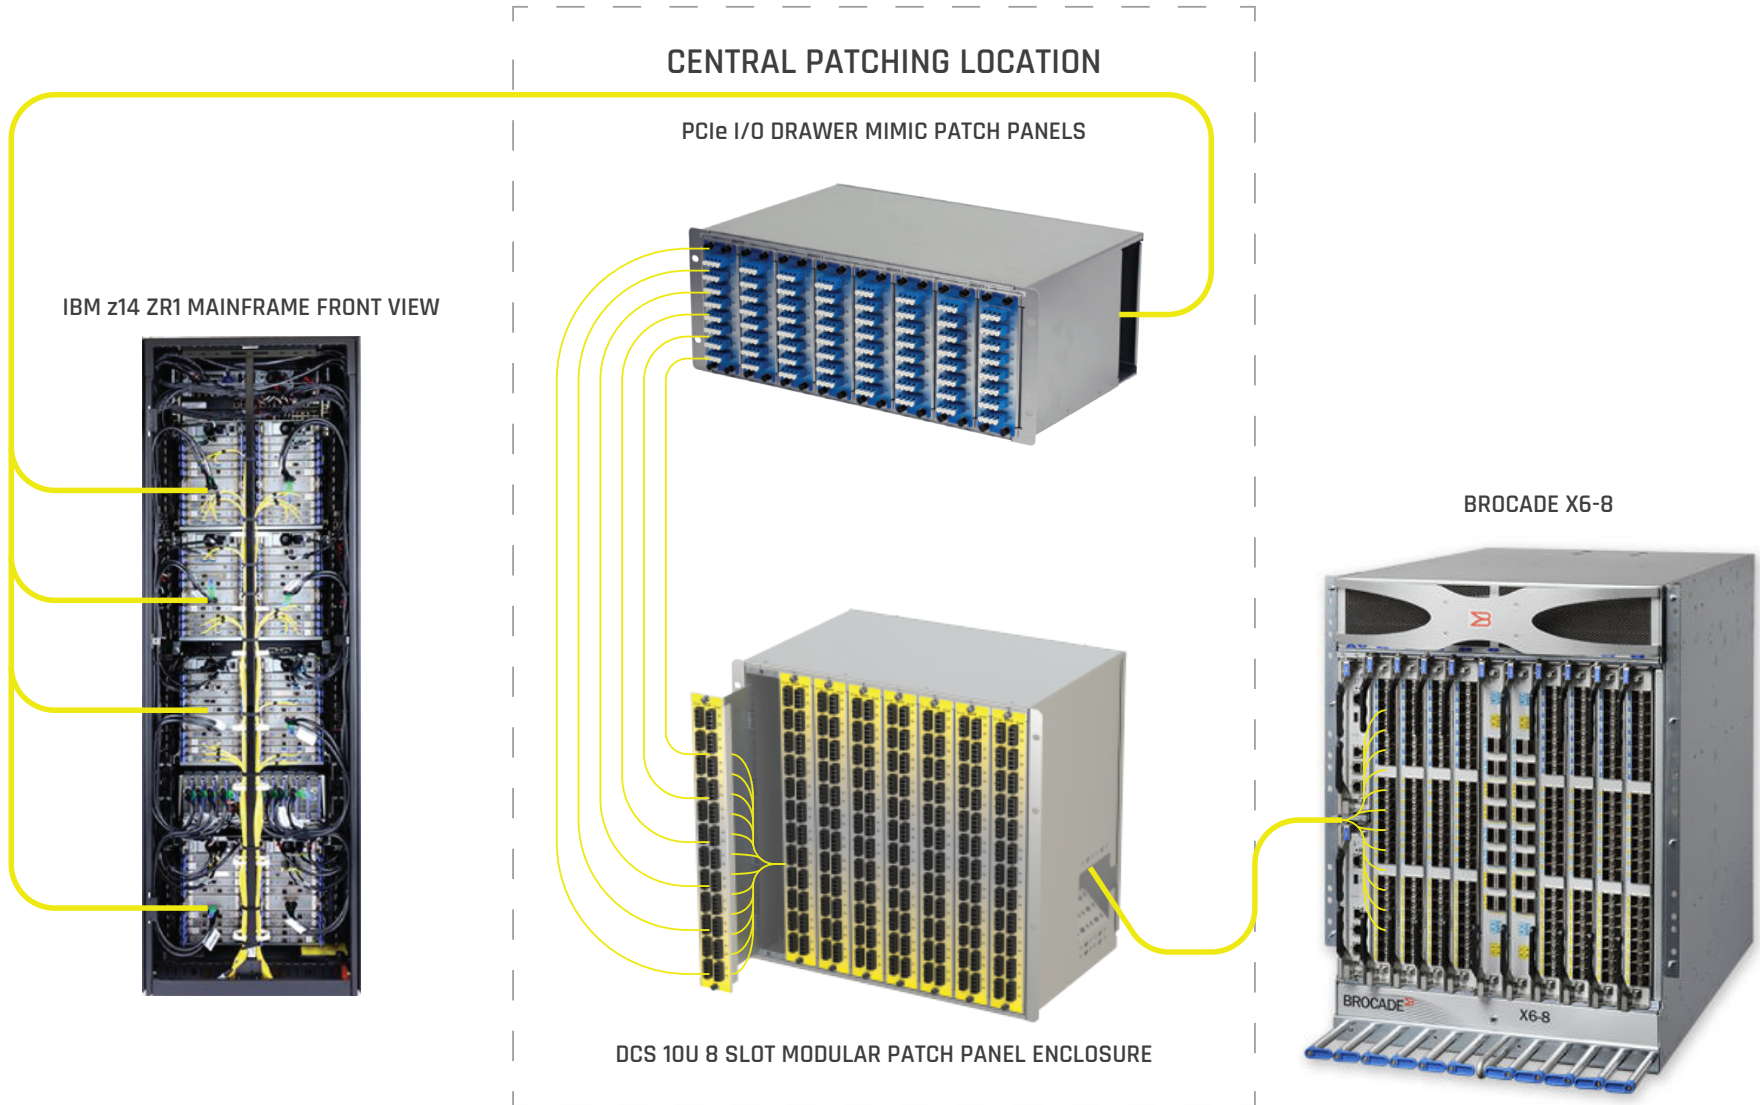

IBM® z14 ZR1 PCIe I/O DRAWER FIBER MANAGEMENT SOLUTION

FIND OUT HOW DCS' CONNECTIVITY SOLUTIONS CAN IMPROVE YOUR COMPANY'S PERFORMANCE.

972-620-4997 | 1881 Valley View Lane, Dallas, Texas 75234 | salesupport@datacentersys.com | datacentersys.com